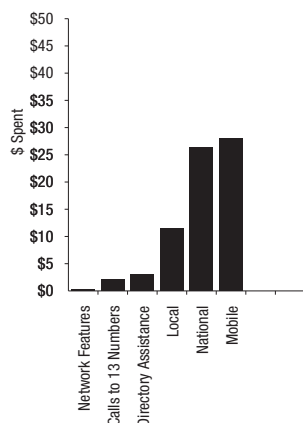

Top 10 Call Destinations - By Cost

Rank	Phone	Business Name	No of Calls	Minutes	Cost
1			28	21	$11.83
2			18	15	$8.51
3			15	14	$7.61
4			1	18	$5.18
5			8	12	$5.16
6			1	18	$5.15
7			1	0	$5.00
8			16	4	$4.88
9			6	14	$4.87
10			9	7	$4.74
					$62.93

Last 10 Bills History - Whole Dollars Only

Bill	Bill Ref	B/F Bal	Paid	Adjusted	Bill $	C/F Bal
72	07/06/06	$169	($169)	$37	$447	$484
73	07/07/06	$484	($484)	$2	$540	$542
74	07/08/06	$542	($542)	$2	$481	$482
75	07/09/06	$482	($482)	$0	$548	$548
76	07/10/06	$548	($548)	$0	$639	$639
77	07/11/06	$639	($639)	$2	$470	$471
78	07/12/06	$471	$0	$0	$412	$884
79	07/01/07	$884	($884)	$2	$337	$338
80	07/02/07	$338	($338)	$2	$448	$450
81	07/03/07	$450	($450)	$0	$389	$389
						$4,711
					($4,536)	

Fixed Line Usage