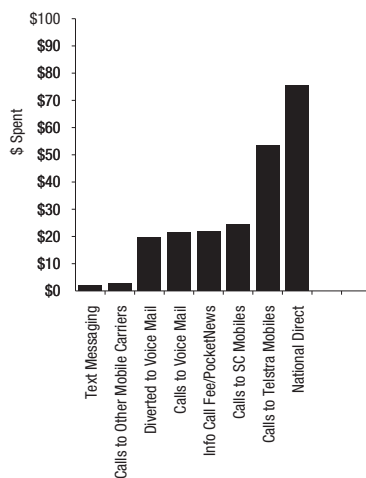

Mobile Usage

Account Number

Southern Cross has a lot to offer

- $30 credit for friends who sign up
- $50 credit for business customers
- $30 credit for mobile customers
- One-stop-shop customer service
- No contracts or fixed terms
- Competitive plans that save you money
- Easy payment options
- Eco-friendly email bills

Direct Debit is easy!

Don't run the risk of call barring from an overdue account. Ensure that your payments are made on time.

Direct Debit instalments are the easiest way to pay on time. They can be automatically deducted from your nominated debit or credit account.

To arrange please call **1800 550 044**.

Need to Report a Fault?

1800 636 758 24 hrs, 7 days

Had a Change in your Details?

1800 636 758

How to Pay

Direct Debit

Direct Debit payments can be automatically deducted from your nominated debit or credit account. To arrange please call **1800 550 044**.

Post Billpay

Pay over the counter at any Australia Post office or agency.

Bill Code: 93989

Bill Number:

Contact your financial institution to make payment using your credit and debit card. Quote the Biller Code and Bill Number shown.

By Phone

Freecall **1800 663 355** (mobiles excluded), 24 hrs a day, 7 days a week to pay by credit card. A $1.50 (inc GST) payment processing fee may apply.

Your Bill Number is

Mail

Tear off the payment slip and include Your cheque or money order payable to **'Southern Cross Telco'** and mail in the Supplied envelope to:

**Southern Cross Telco
GPO Locked Bag 3200
Melbourne VIC 3001**

Credit Cards: We accept American Express, Bankcard, Diners Club, Mastercard and Visa.

Receipt Number

Date Paid

Amount Due

$387.88