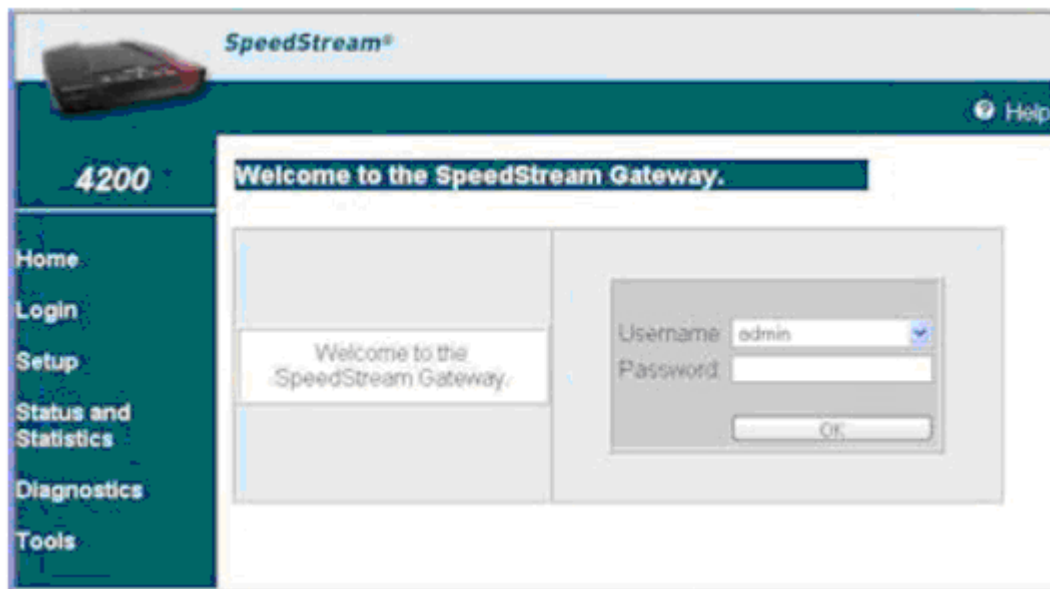

2. You may be prompted to enter a **username & password**. (If you are not prompted for an username/password skip this step). Once you have entered the details, click the **OK** button

Username: admin

Password: admin