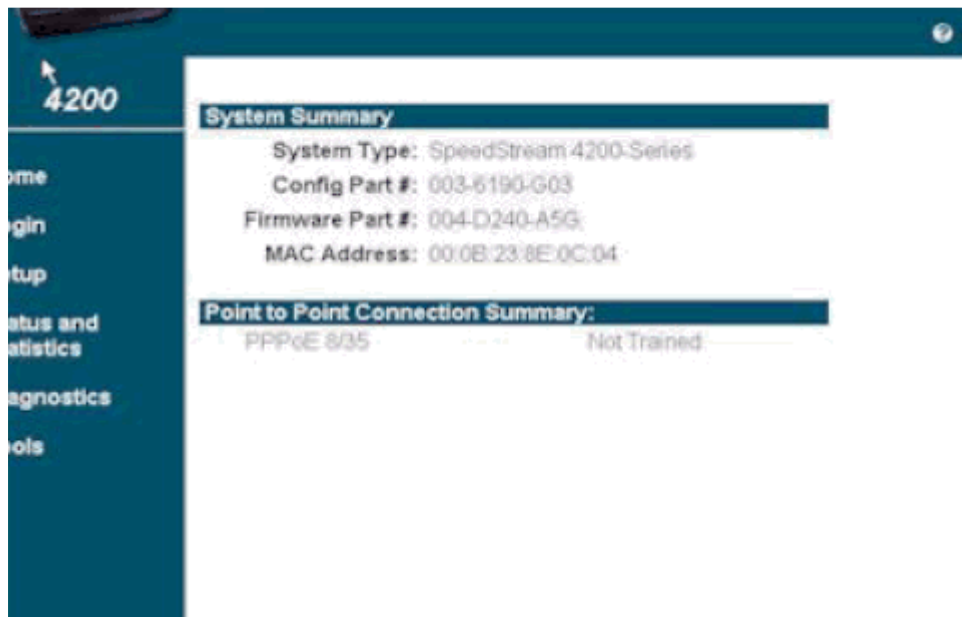

3. The System Summary page will load; at the bottom of the page you will have **PPPoE 8/35** in red writing. Click on the **red** writing

4. You are now prompted with a username and password field.

Username: user@sctelco.net.au

Password: Your SCTelco Password

Once you have entered the required details, click the **save settings** button.