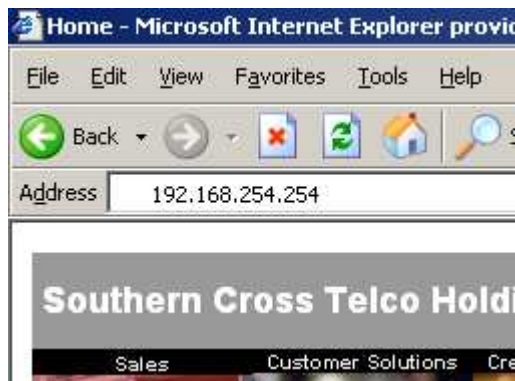

southern cross
TELCO

Speed Stream 4200

Page 2 – General Information

Page 3-4 – New Setup Guide

General Information

Setup Guide

1. Open internet explorer, In the address bar type **http://192.168.254.254**
Optus Supplied: http://10.1.1.1
Bigpond Supplied: http://10.0.0.138